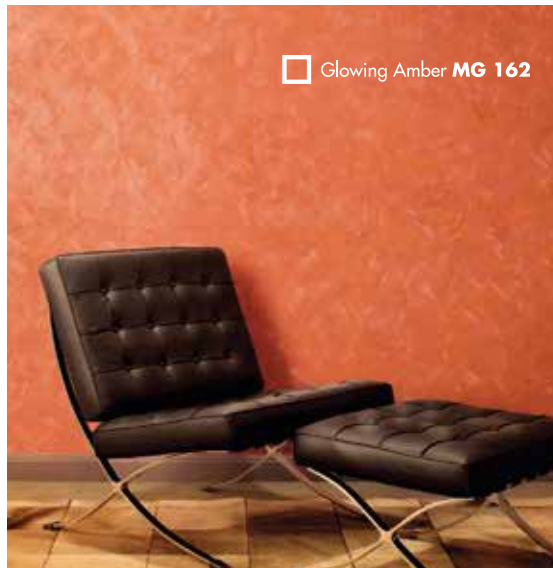

TEXTURED PAINT Series
**SPARKLE
GOLD**

Create lavish ambience
with majestic textures
and golden shine.